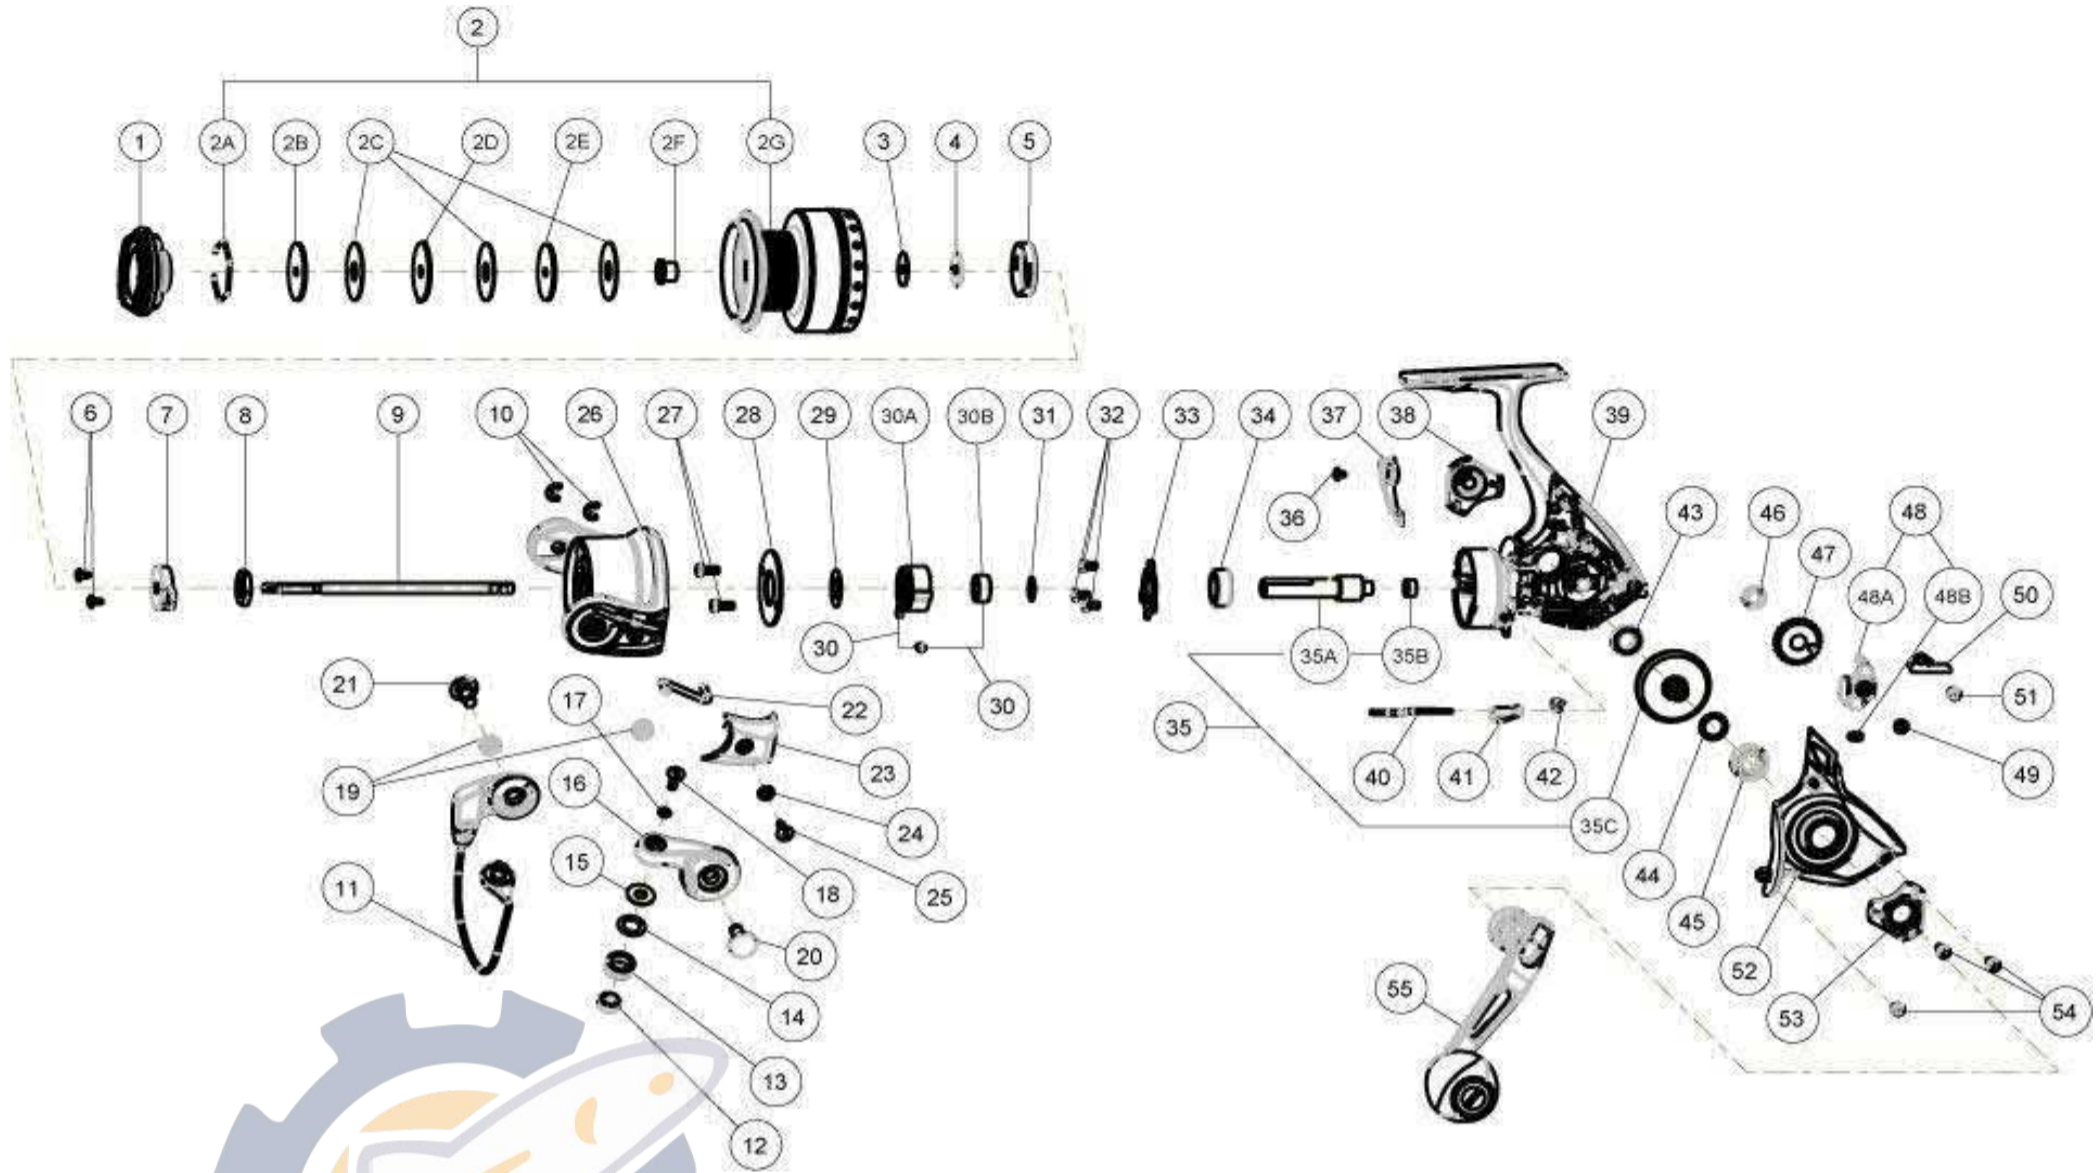

## IR30PTS

Quantum IR30PTS Part List

Key No.	Description	Part No. IR30PTS	Qty	Key No.	Description	Part No. IR30PTS	Qty
1	Drag Knob Assembly	QG332-51	1	30	One Way Clutch Kit	WAB463-01	1
2	Spool Kit	XAB421-06	1		30A - One Way Clutch	EAB063-01	1
	2A - Retaining Ring	RQ038-01	1		30B - Clutch Sleeve	AAB139-01	1
	2B - Drag Washer "D"	RQ080-02	1		30C - Coil Spring	WAB216-01	1
	2C - Drag Washer "B"	RQ033-01	3	31	Spacer	WAB056-01	1
	2D - Drag Washer "A"	PG081-01	1	32	Screw - Retainer	TK057-01	3
	2E - Drag Washer "D"	RQ080-01	1	33	Retainer - Pinion Ball Bearing	WAB078-01	1
	2F - Bushing	PG141-01	1	34	Ball Bearing - Pinion	BH028-01	1
	2G - Spool Assembly	XAB321-06	1	35	Gear Kit	WAB412-02	1
3	Spool Adjust Washer	PG030-01	1		35A - Pinion	WAB011-02	1
4	Washer - Spool	PG080-01	1		35B - Bushing	RQ141-03	1
5	Spool Click unit	PG4114-01	1		35C - Drive Gear	QT012-01	1
6	Screw	RQ094-01	2	36	Screw - Trip Bumper	WAB077-01	1
7	Bushing - Main Shaft	RQ214-01	1	37	Trip Bumper	AAB119-01	1
8	Nut - Rotor	SH006-01	1	38	Dust Cap	XAB054-03	1
9	Main Shaft	WAB015-02	1	39	Body Assembly	WAB301-06	1
10	E-Clip	GH034-01	2	40	Cam - A/R Lever	WAB090-01	1
11	Bail Assembly	QG347-51	1	41	A/R Lever	WAB059-01	1
12	Ball Bearing - Line Roller	GH202-01	1	42	Leaf Spring - A/R Lever	WAB089-01	1
13	Line Roller	PQ004-03	1	43	Ball Bearing - Body	CH027-01	1
14	Washer - Line Roller	PQ102-51	1	44	Washer - Drive Gear	PG105-02	1
15	Collar - Line Roller	PQ102-01	1	45	Ball Bearing - Side Cover	CH028-01	1
16	Arm Lever Assembly	PG307-51	1	46	Ball Bearing - O/S Gear	CT157-01	1
17	Washer	RQ142-01	1	47	O/S Gear Assembly	RQ353-01	1
18	Screw - Line Roller	AQ108-02	1	48	O/S Slider Kit	PG425-01	1
19	Bushing - A/Lever & B/Holder	PG158-01	2		48A - O/S Slider Assembly	PG325-01	1
20	Pin - Arm Lever	PG042-51	1		48B - Bushing	PG227-01	1
21	Pin - Bail Holder	QG042-51	1	49	Screw - Main Shaft	RQ100-01	1
22	Kick Lever	QG019-01	1	50	Retainer - O/S Slider	WP078-01	1
23	Rotor Cover	QG087-51	1	51	Screw - Retainer	TK057-01	1
24	Rotor Cover Washer	SQ142-01	1	52	Side Cover Assembly	WAB323-06	1
25	Screw - Rotor Cover	GU077-02	1	53	Side Cover Cosmetic Cap	WAB054-03	1
26	Rotor Assembly	QG309-51	1	54	Side Cover Screw	RQ057-02	3
27	Screw	WAB142-01	2	55	Handle Assembly	WAB318-06	1
28	Retainer - Clutch	WAB060-01	1				
29	Washer - Rotor	PG105-04	1				